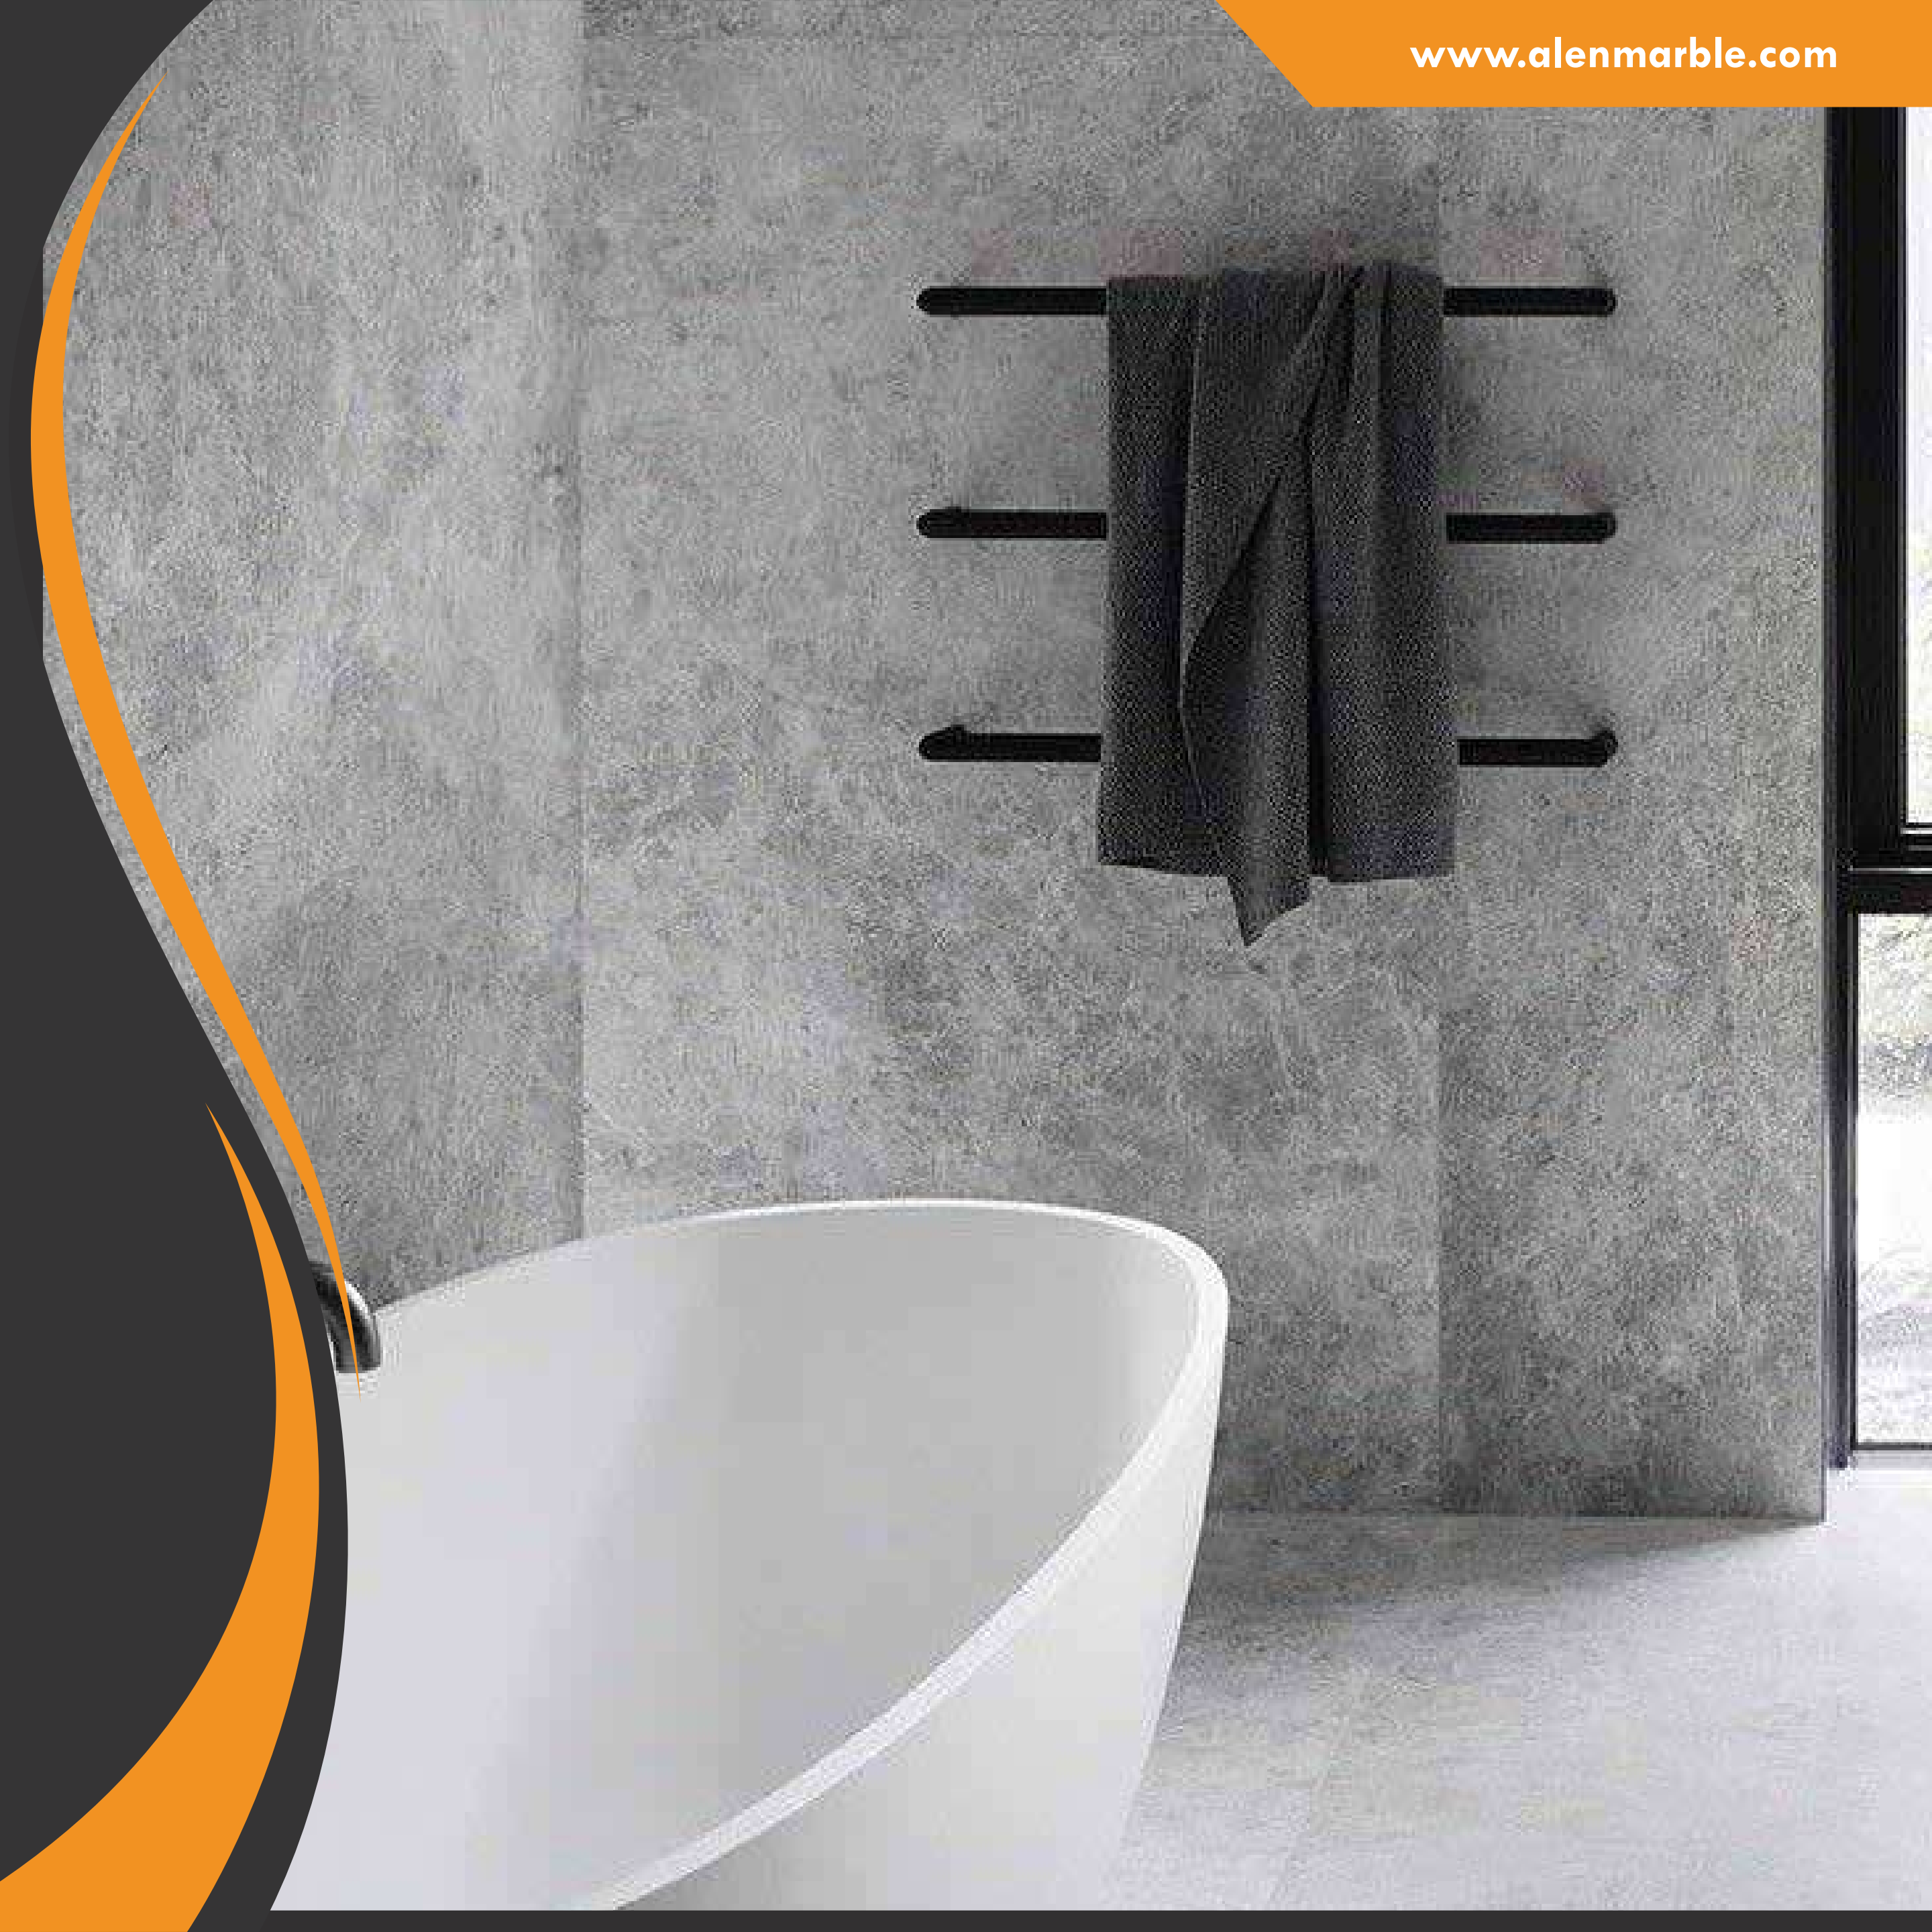

Tundra Grey

- BLOCKS
- SLABS
- 60 x 60 x 2cm
- 40 x 60 x 2cm
- 40 x 40 x 2cm
- 30 x 60 x 2cm
- 30 x 30 x 2cm
- 24" x 24" x 5/8" (61,0 x 61,0 x 1,5 cm)
- 18" x 18" x 1/2" (45,7 x 45,7 x 1,2 cm)
- 16" x 24" x 1/2" (40,6 x 61,0 x 1,2cm)
- 16" x 16" x 1/2" (40,6 x 40,6 x 1,2cm)
- 12" x 24" x 1/2" (30,5 x 61,0 x 1,2cm)
- 12" x 12" x 1/2" (30,5 x 30,5 x 1,2cm)