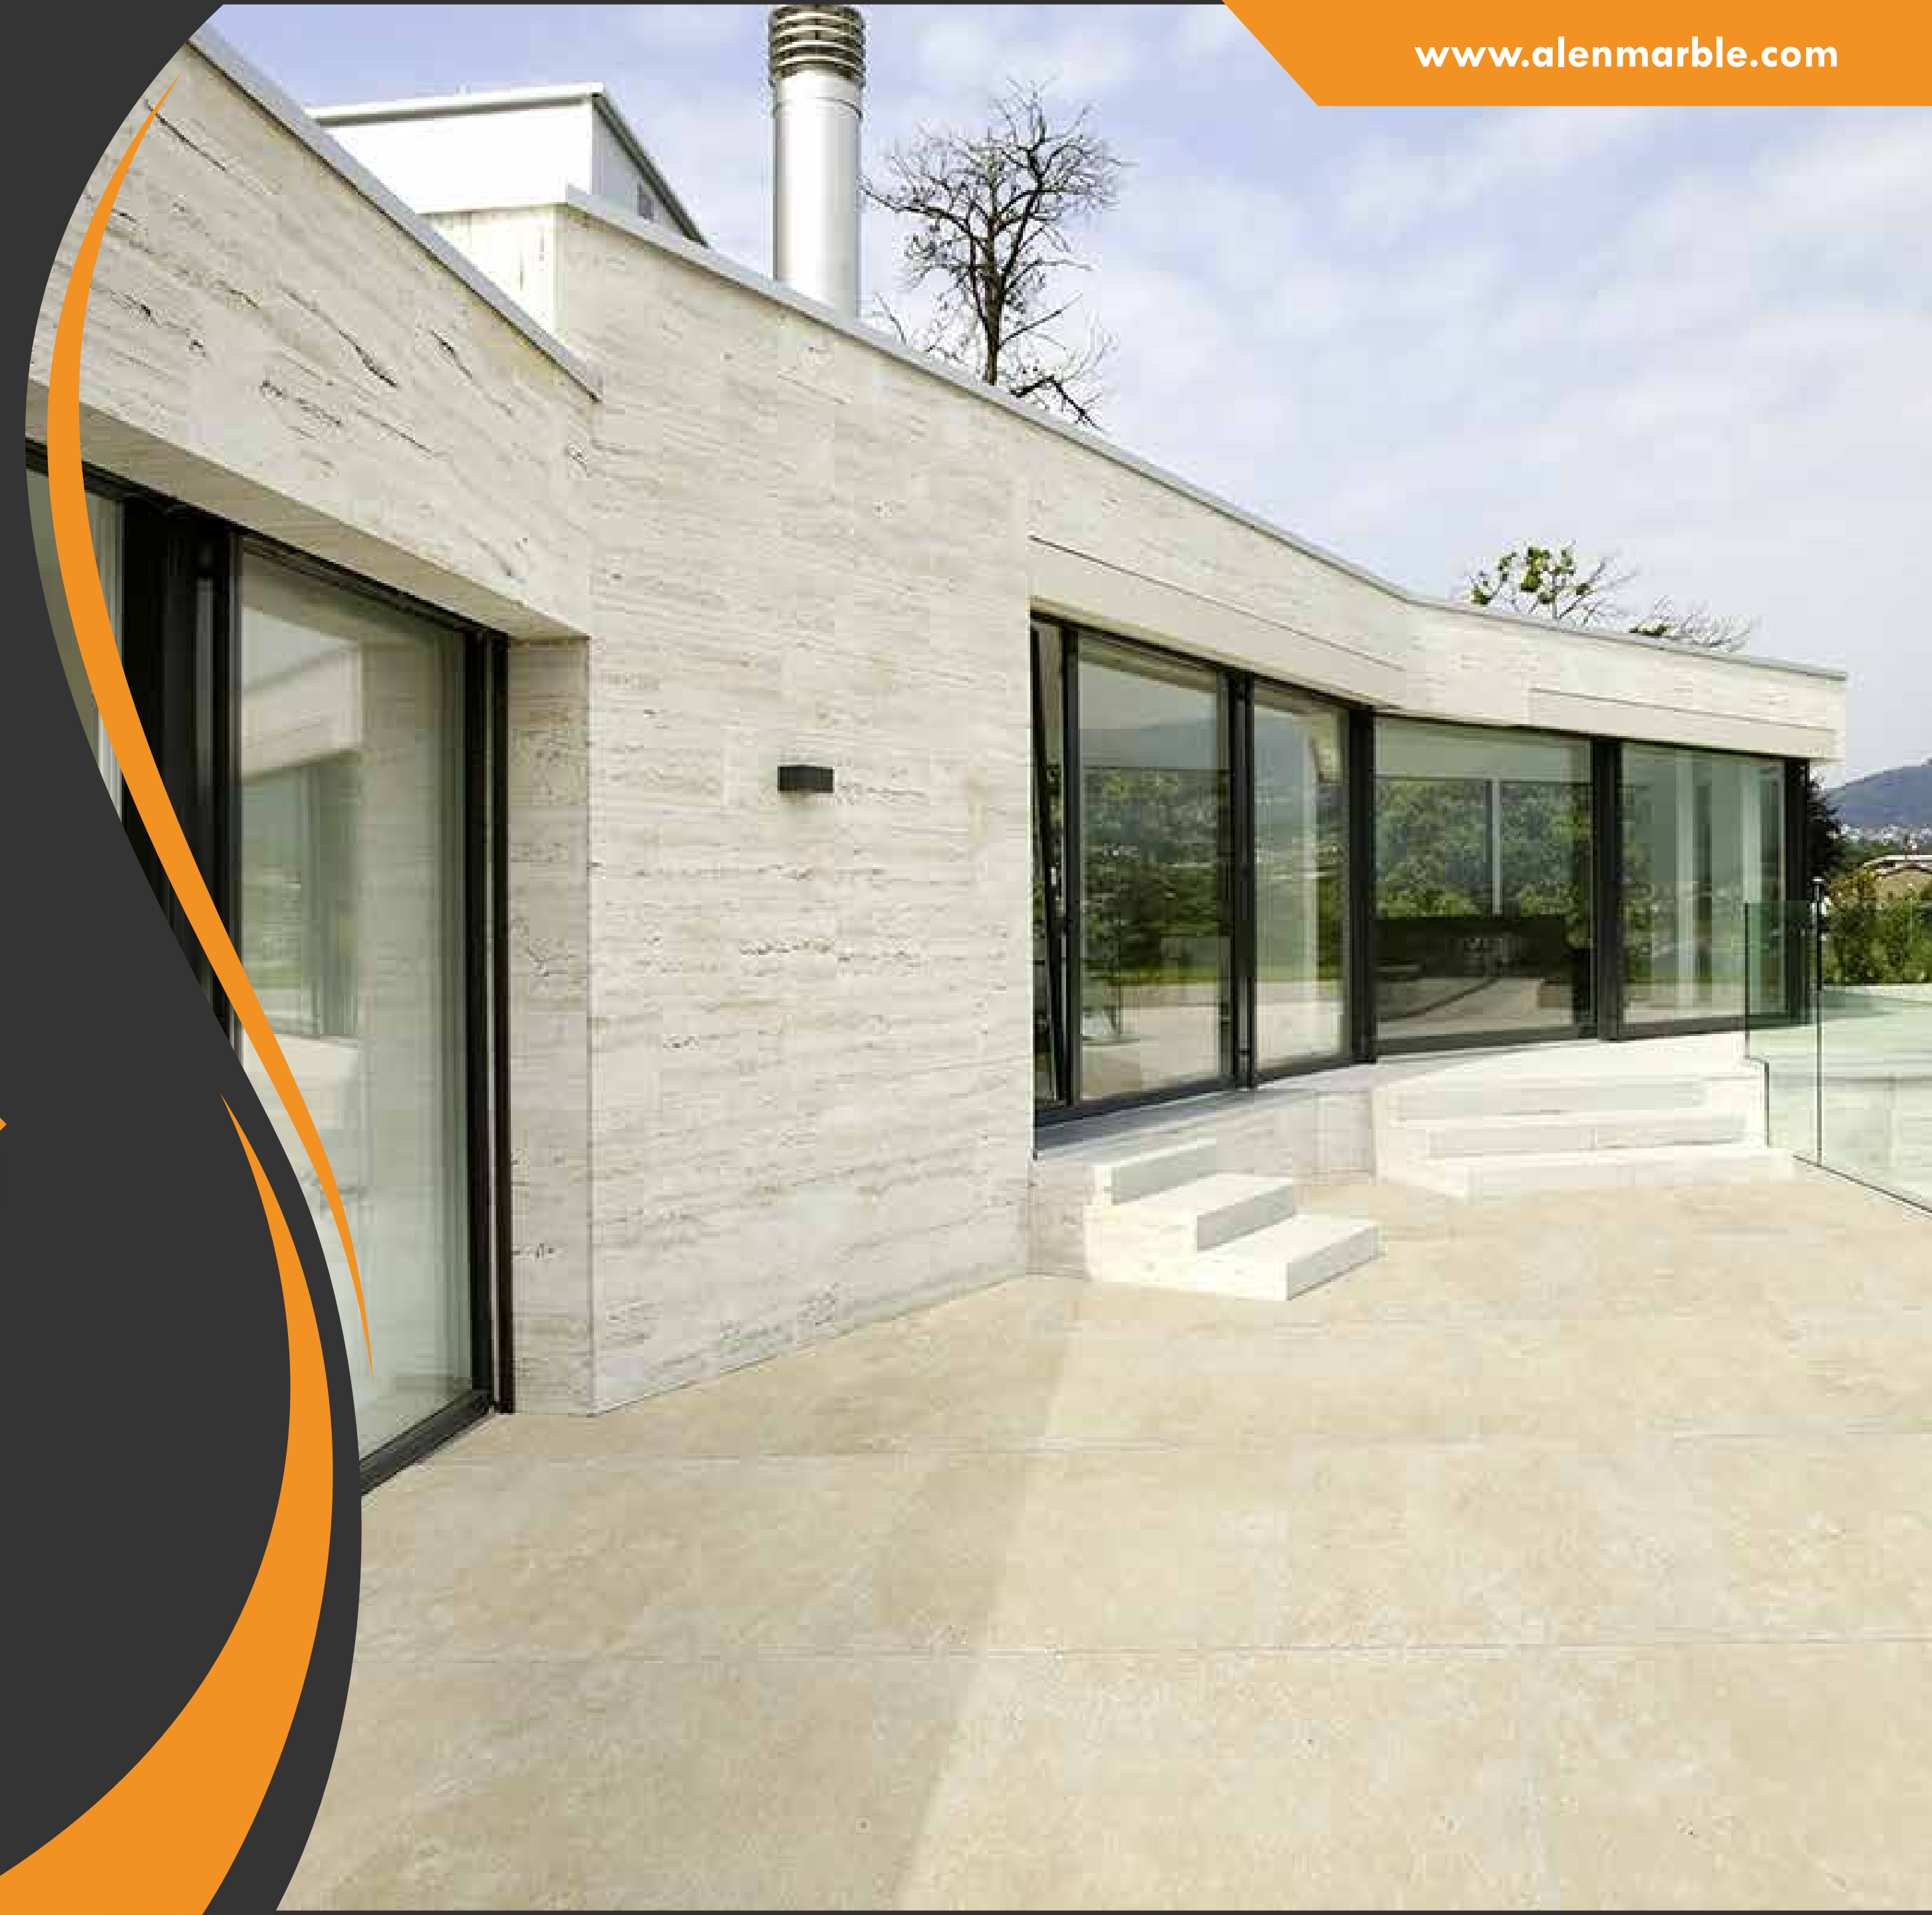

classic travertine

- BLOCKS
- SLABS
- 60 x 60 x 2cm
- 40 x 60 x 2cm
- 40 x 40 x 2cm
- 30 x 60 x 2cm
- 30 x 30 x 2cm
- 24" x 24" x 5/8" (61,0 x 61,0 x 1,5 cm)
- 18" x 18" x 1/2" (45,7 x 45,7 x 1,2 cm)
- 16" x 24" x 1/2" (40,6 x 61,0 x 1,2cm)
- 16" x 16" x 1/2" (40,6 x 40,6 x 1,2cm)
- 12" x 24" x 1/2" (30,5 x 61,0 x 1,2cm)
- 12" x 12" x 1/2" (30,5 x 30,5 x 1,2cm)