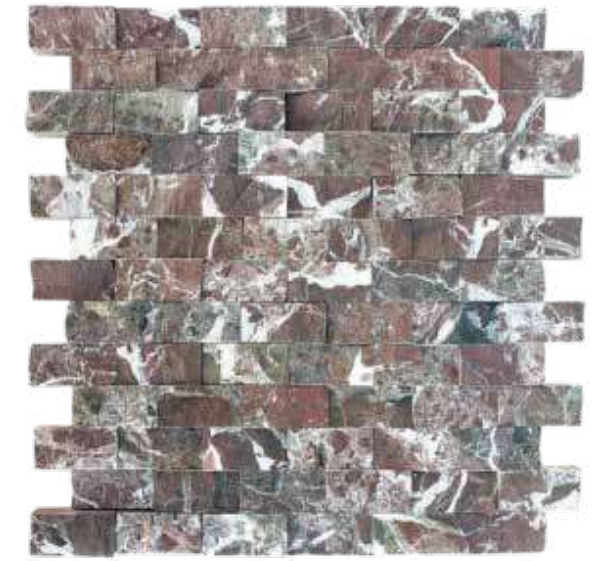

40x40x1,2cm
(16"x16"x1/2")

2 PCS/SET

40x61x1,2cm
(16"x24"x1/2")

AEM-0010
Light Travertine Split Face
2.3x4.8cm / 1"x2"

AEM-0011
Beige Split Face
2.3x4.8cm / 1"x2"

AEM-0012
Rosso Levante Split Face
2.3x4.8cm / 1"x2"