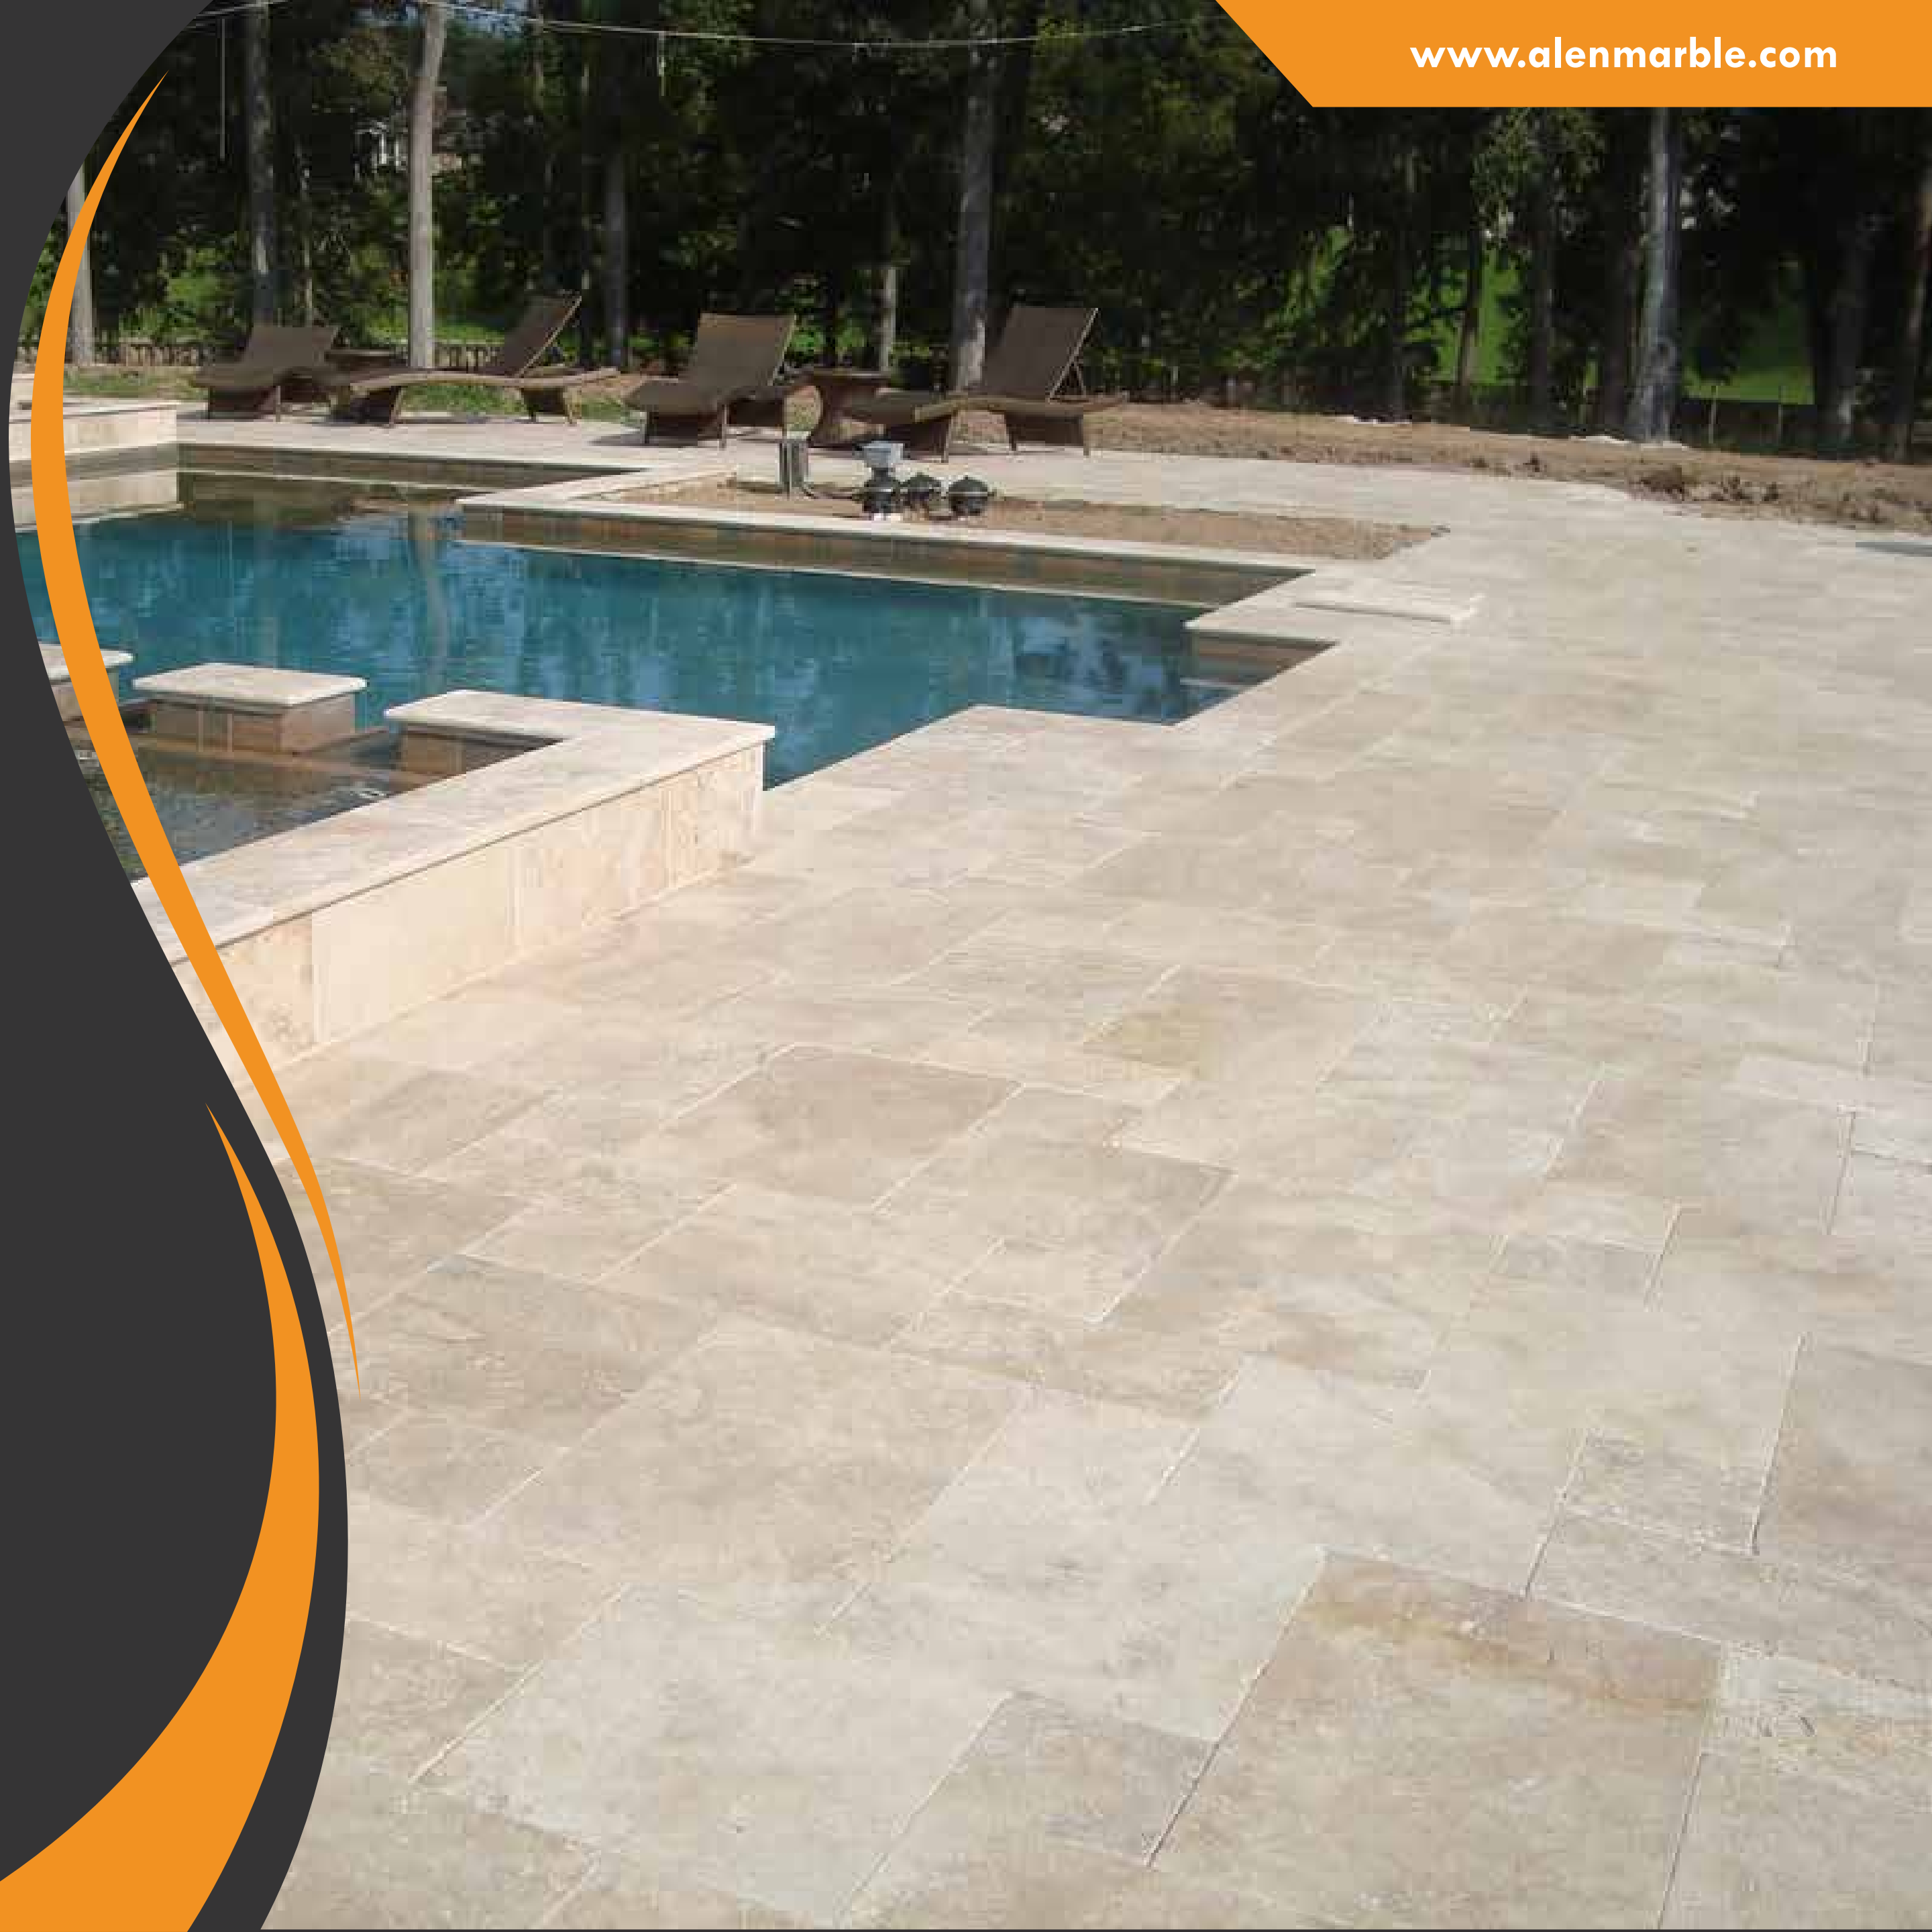

light travertine

- BLOCKS
- SLABS
- 60 x 60 x 2cm
- 40 x 60 x 2cm
- 40 x 40 x 2cm
- 30 x 60 x 2cm
- 30 x 30 x 2cm
- 24" x 24" x 5/8" (61,0 x 61,0 x 1,5 cm)
- 18" x 18" x 1/2" (45,7 x 45,7 x 1,2 cm)
- 16" x 24" x 1/2" (40,6 x 61,0 x 1,2cm)
- 16" x 16" x 1/2" (40,6 x 40,6 x 1,2cm)
- 12" x 24" x 1/2" (30,5 x 61,0 x 1,2cm)
- 12" x 12" x 1/2" (30,5 x 30,5 x 1,2cm)